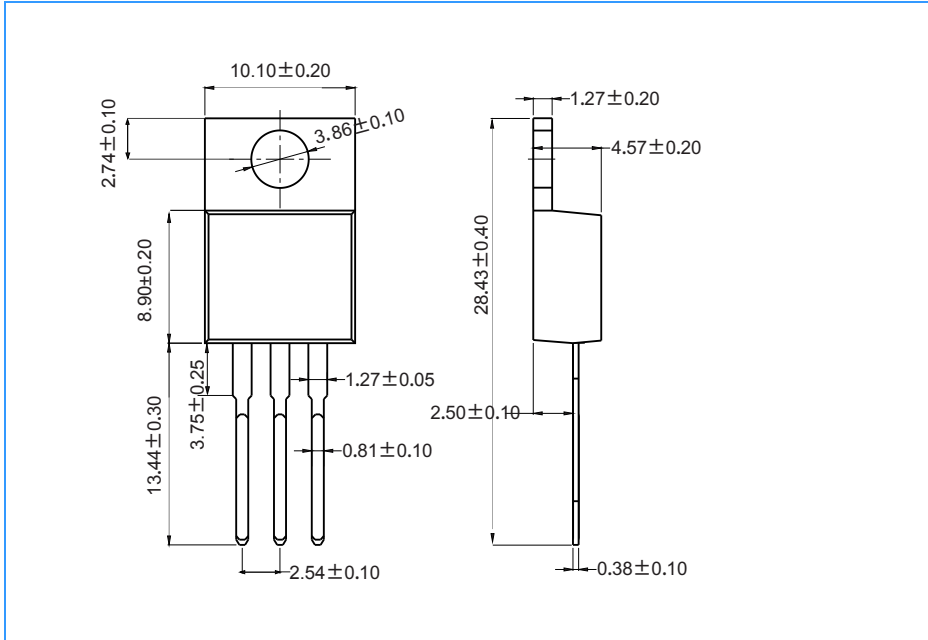

Package

TO-220AB

Package Outline Dimensions (unit: mm)

Packing Information

Package	Shipping Quantity
TO-220AB	50 pcs / Tube